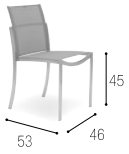

White

Cappuccino

Black

Orange

Turquoise

Optional colours: Orange and Turquoise

G L A S S T O P

T E A K T O P