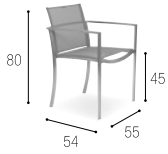

White

Cappuccino

Black

Orange

Turquoise

Optional colours: Orange and Turquoise

G L A S S T O P

T E A K T O P