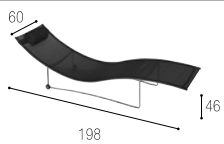

White

Cappuccino

Black

Orange

Turquoise

Optional colours: Orange and Turquoise

G L A S S   T O P

T E A K   T O P