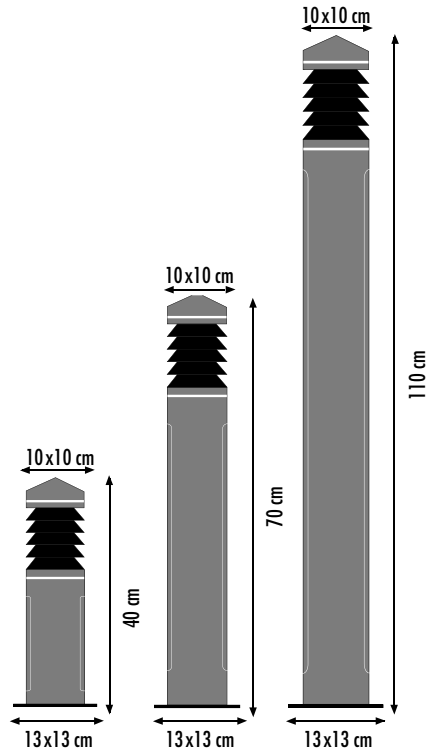

LIGHTHOUSE

LIGHTHOUSE TEAK

Ref: LIG 40
Teak & Brass 40 cm

Ref: LIG 70
Teak & Brass 70 cm

Ref: LIG 110
Teak & Brass 110 cm

1 x TC-DSE 7-11W
E27 230 V - 50 Hz

OPTIONAL HALOGEN (more info p.46)

LOW VOLTAGE: G4 – 20W
Ref: BINHLV1

HIGH VOLTAGE: G9 – 25 W
Ref: BINHHV1

LIGHTHOUSE GRANITE

Ref: LIG 40 ST
Granite & Stainless steel 40 cm

Ref: LIG 70 ST
Granite &
Stainless steel 70 cm

1 x TC-DSE 7-11W
E27 230 V - 50 Hz

OPTIONAL HALOGEN (more info p.46)

LOW VOLTAGE: G4 – 20W
Ref: BINHLV1

HIGH VOLTAGE: G9 – 25 W
Ref: BINHHV1