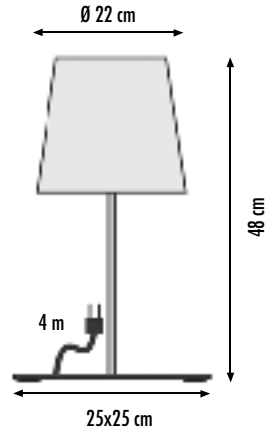

## LAMPALAIR TABLE

Ref: LPL50  
Stainless Steel & PP

1 x G9 - 25W 