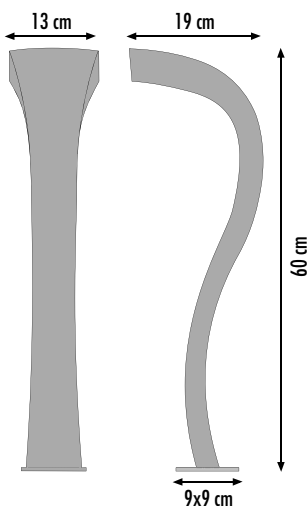

COBRA

COBRA

Ref: CBR60
Stainless steel

4 X 1W PowerLED (Philips), 3150K

COBRA WALL

Ref: CBRW
Stainless steel wall model

4 X 1W PowerLED (Philips), 3150K