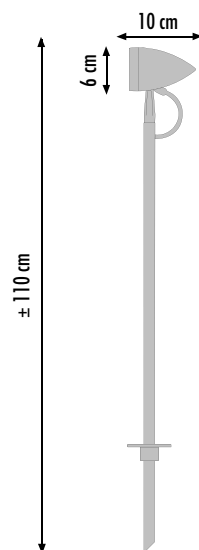

# BULLET

## BULLET

Ref: BLT  
Zinc Alloy

1 x QR-CBC 51 MAX 35W  
G 5,3 12V

## TRANSFORMERS

Ref: Tra1  
Transformer

- 1pc Trafo 220V - 12v 20-60W

Ref: Tra2  
Exterior Kit

- 2pcs Trafo 220V - 12v 20-70W
- 2pcs Box
- 2set Resin

IP68