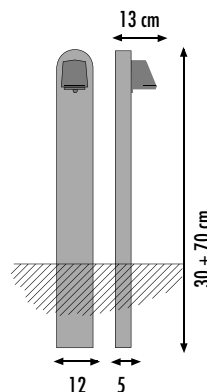

BEAMY GRANITE

Ref: BMY 100 ST
Granite-Zinc Alloy

1 x QR-CBC 51 MAX 35W
GX 5,3 12V