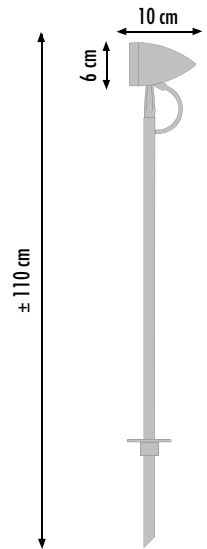

BULLET

BULLET

Ref: BLT
Zinc Alloy

1 x QR-CBC 51 MAX 35W
G 5,3 12V

TRANSFORMERS

Ref: Tra1
Transformer

- 1pc Trafo 220V - 12v 20-60W

Ref: Tra2
Exterior Kit

- 2pcs Trafo 220V - 12v 20-70W
- 2pcs Box
- 2set Resin