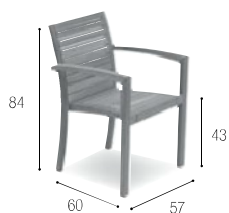

IXIT 70T
PIL IXIT 70T .. (**)

0,064 m²
12 Kg
134-137

IXIT 70 CONNECT
to connect IXIT 70C with IXIT 70R/L

WINTER COVERS PLEASE SEE PRICE LIST

I X I T

I X I T

IXIT 55
PIL IXIT 55.. (**)

- 0,51 m³ (4pcs)
- 9 Kg
- 130-133
-