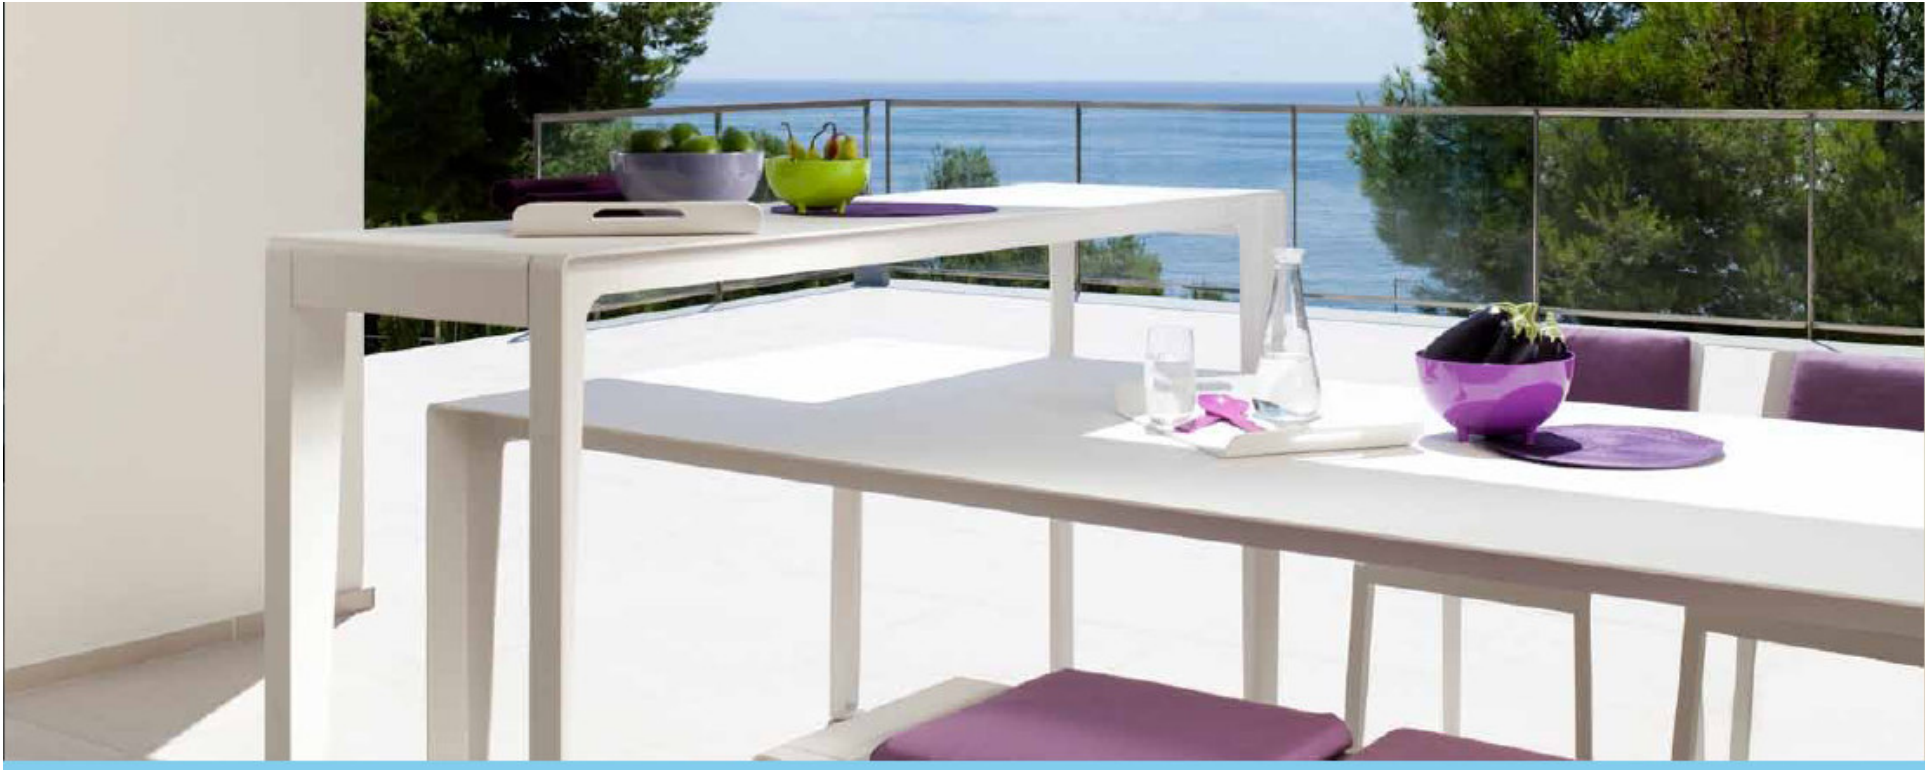

Coffee table
120x70x27cm

C-table
45x45x44cm

Colours

white

Materials

frame: powdercoated plate aluminum
cushions: nautical Ska®

TRIBÙ
The art of leisure

Collection